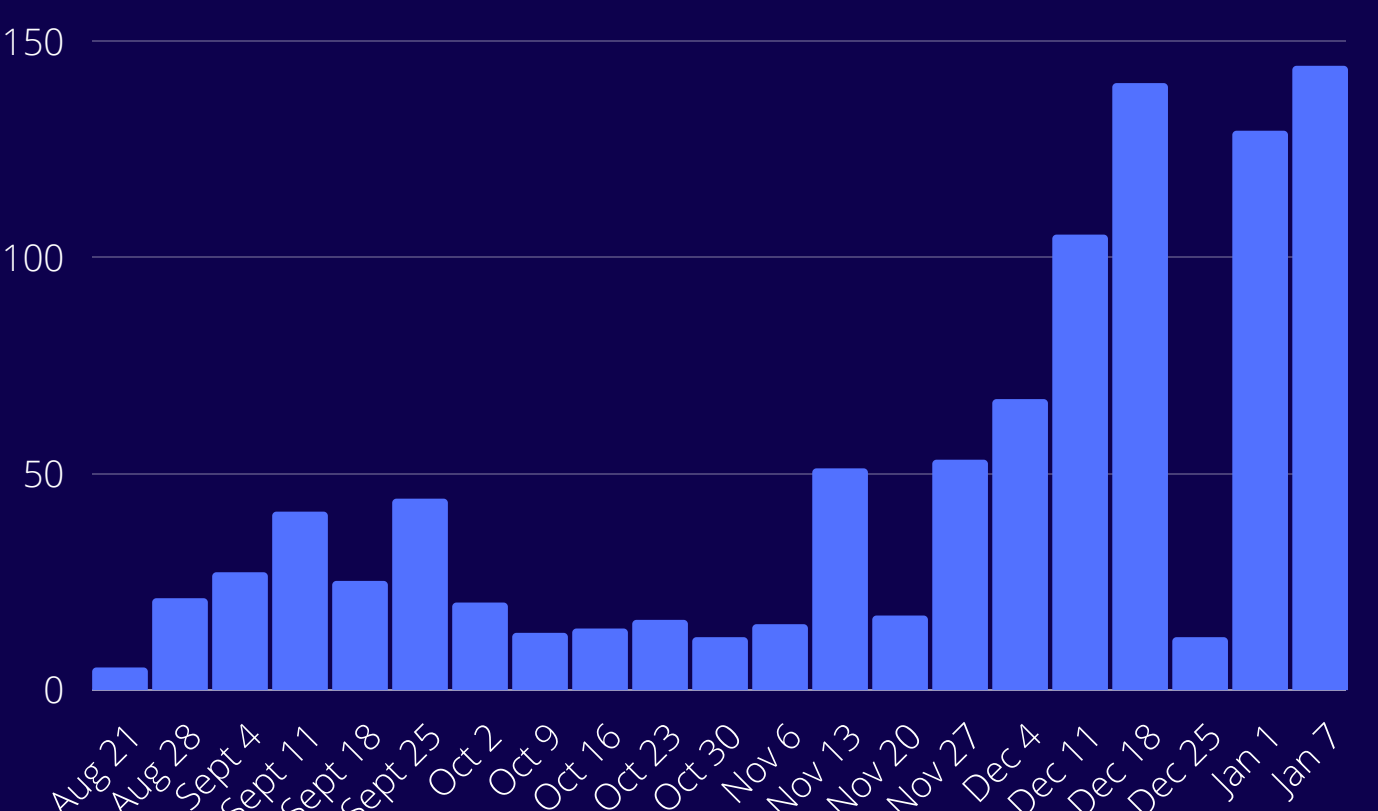

COVID DIGEST

JANUARY 8 - 14, 2022

IN-SCHOOL CASES -144

*The cases reported this week have a symptom onset date during the 1/8/22-1/14/22 time period

IN-SCHOOL FOUR-WEEK QUARANTINES

2021-22 AGGREGATE SUMMARY