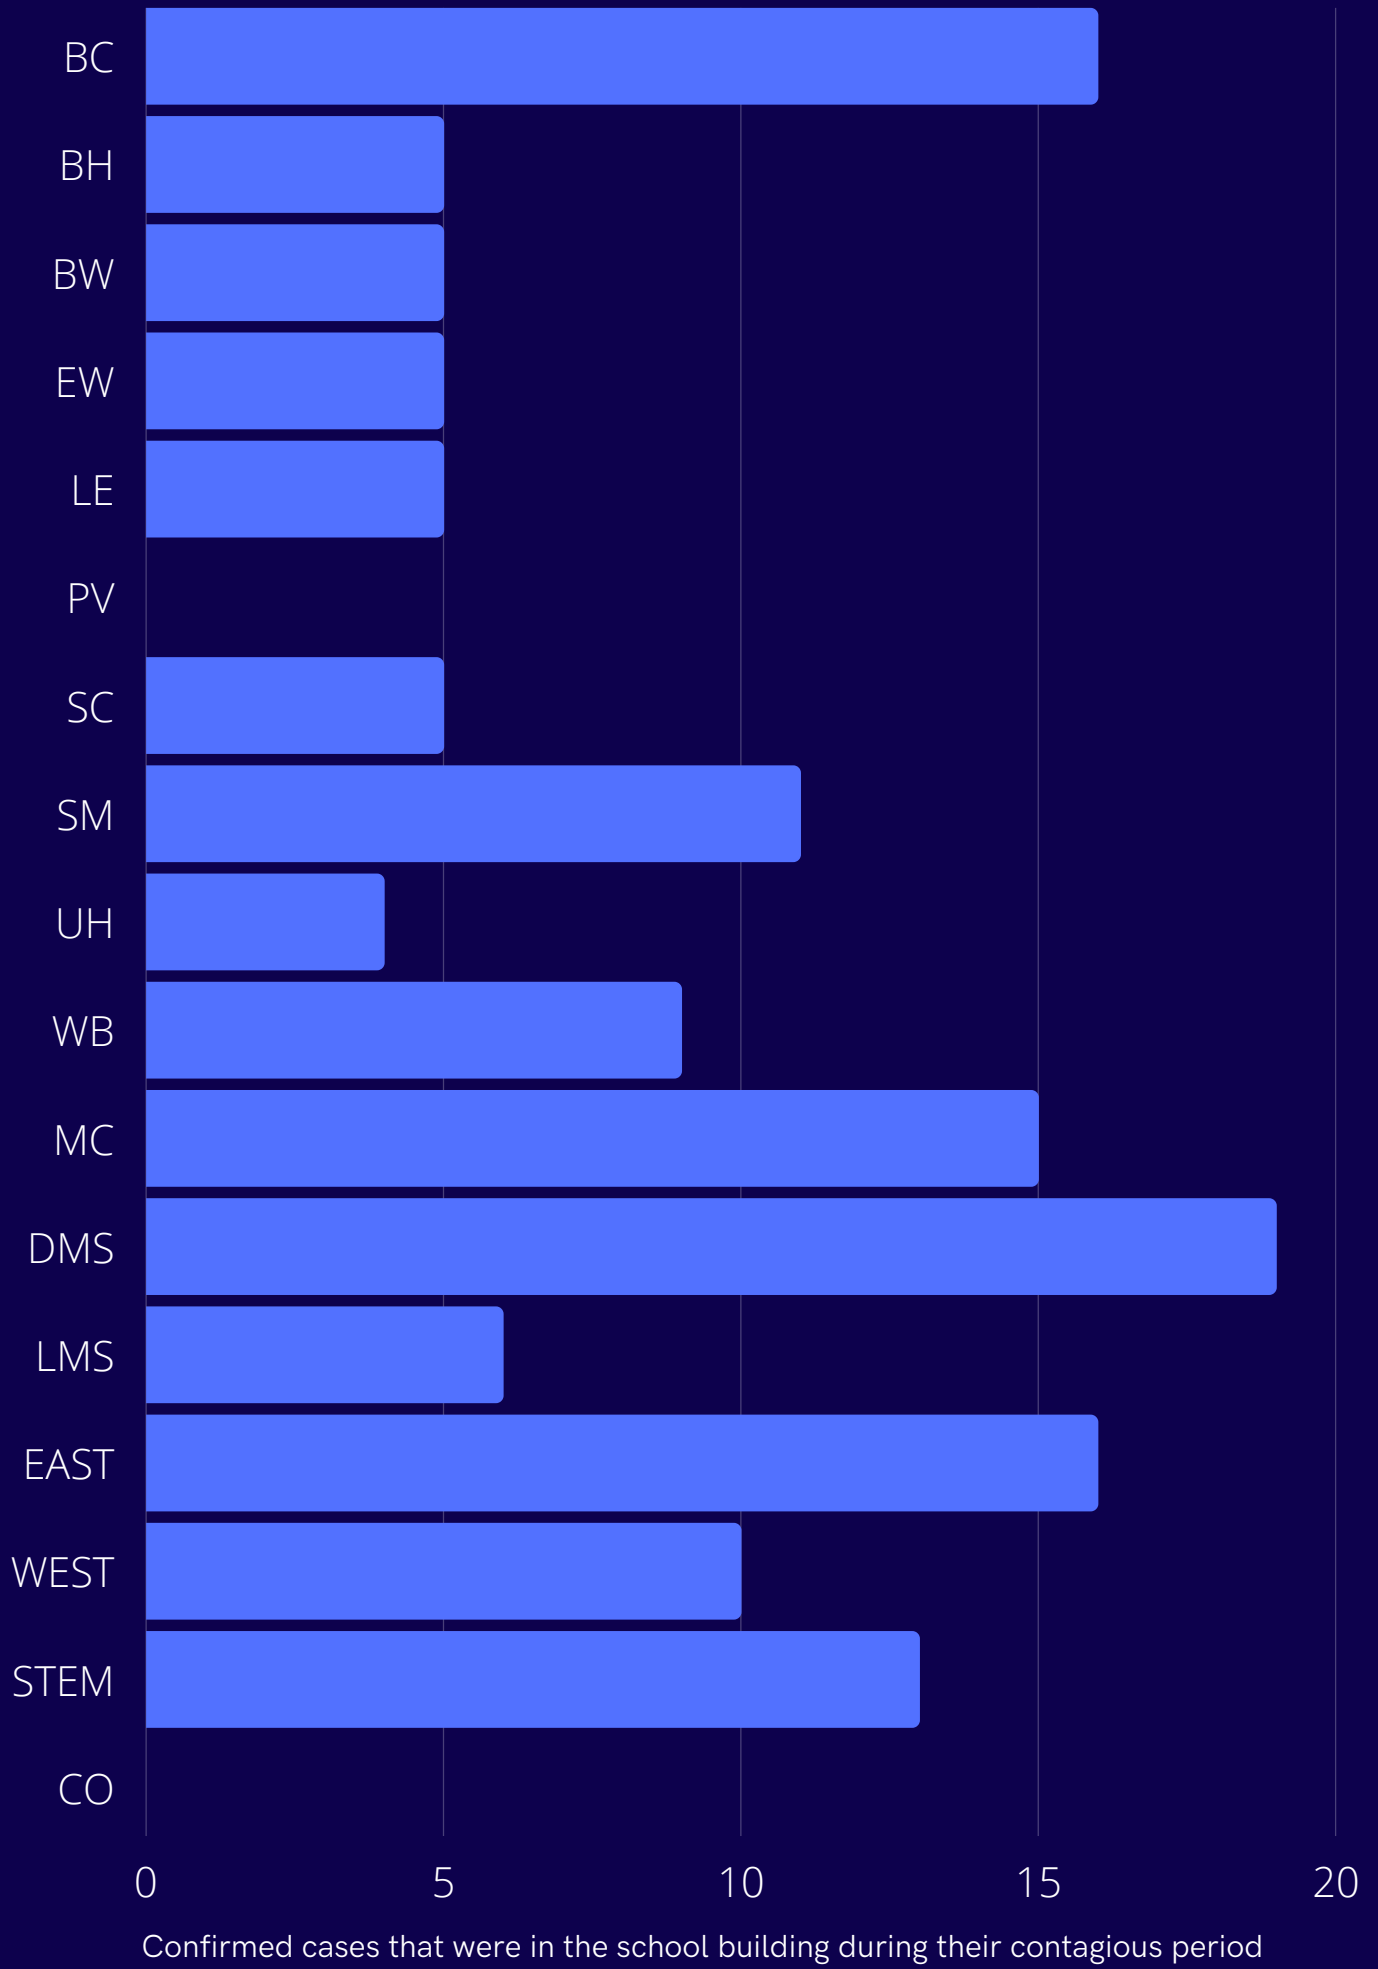

COVID DIGEST

JANUARY 8 - 14, 2022

IN-SCHOOL CASES -144

*The cases reported this week have a symptom onset date during the 1/8/22-1/14/22 time period

IN-SCHOOL FOUR-WEEK QUARANTINES

2021-22 AGGREGATE SUMMARY