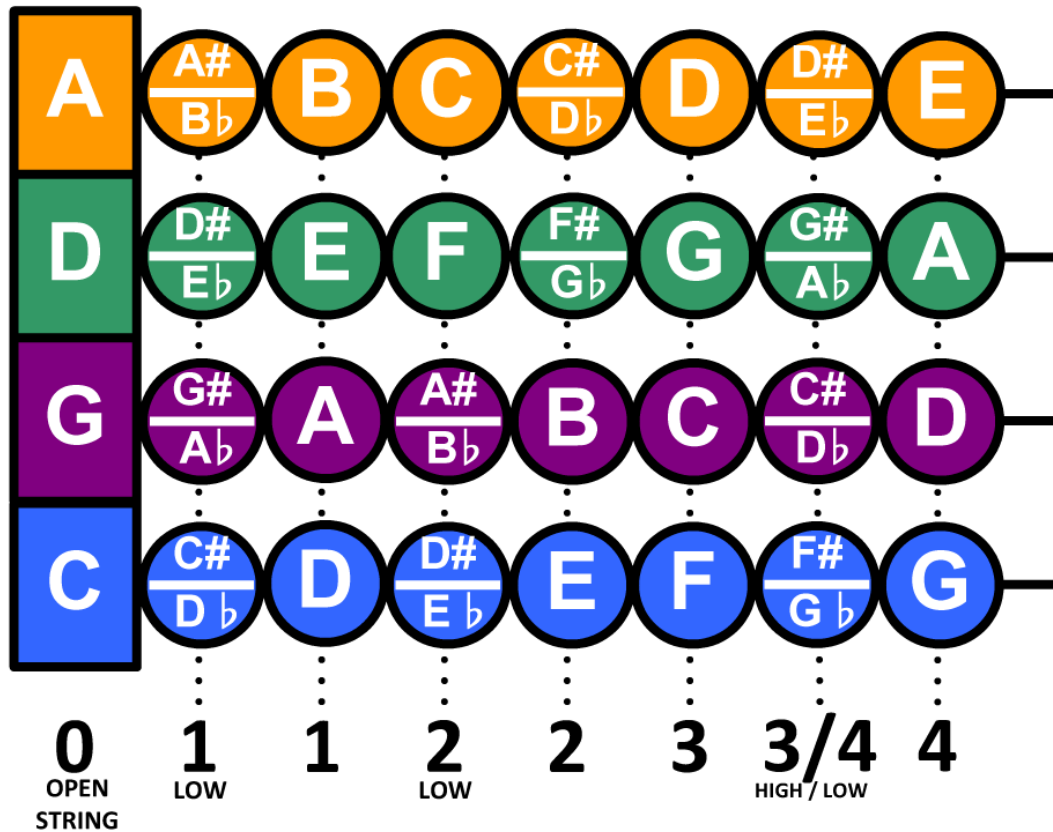

# First Position Viola Fingering Chart

This Viola Fingering Chart shows every note, and the correct finger to use in first position. Open Strings are indicated by the rectangles on the left.

This Viola Fingering Chart shows the finger to use for each note above the staff, and the note name and string below the staff.