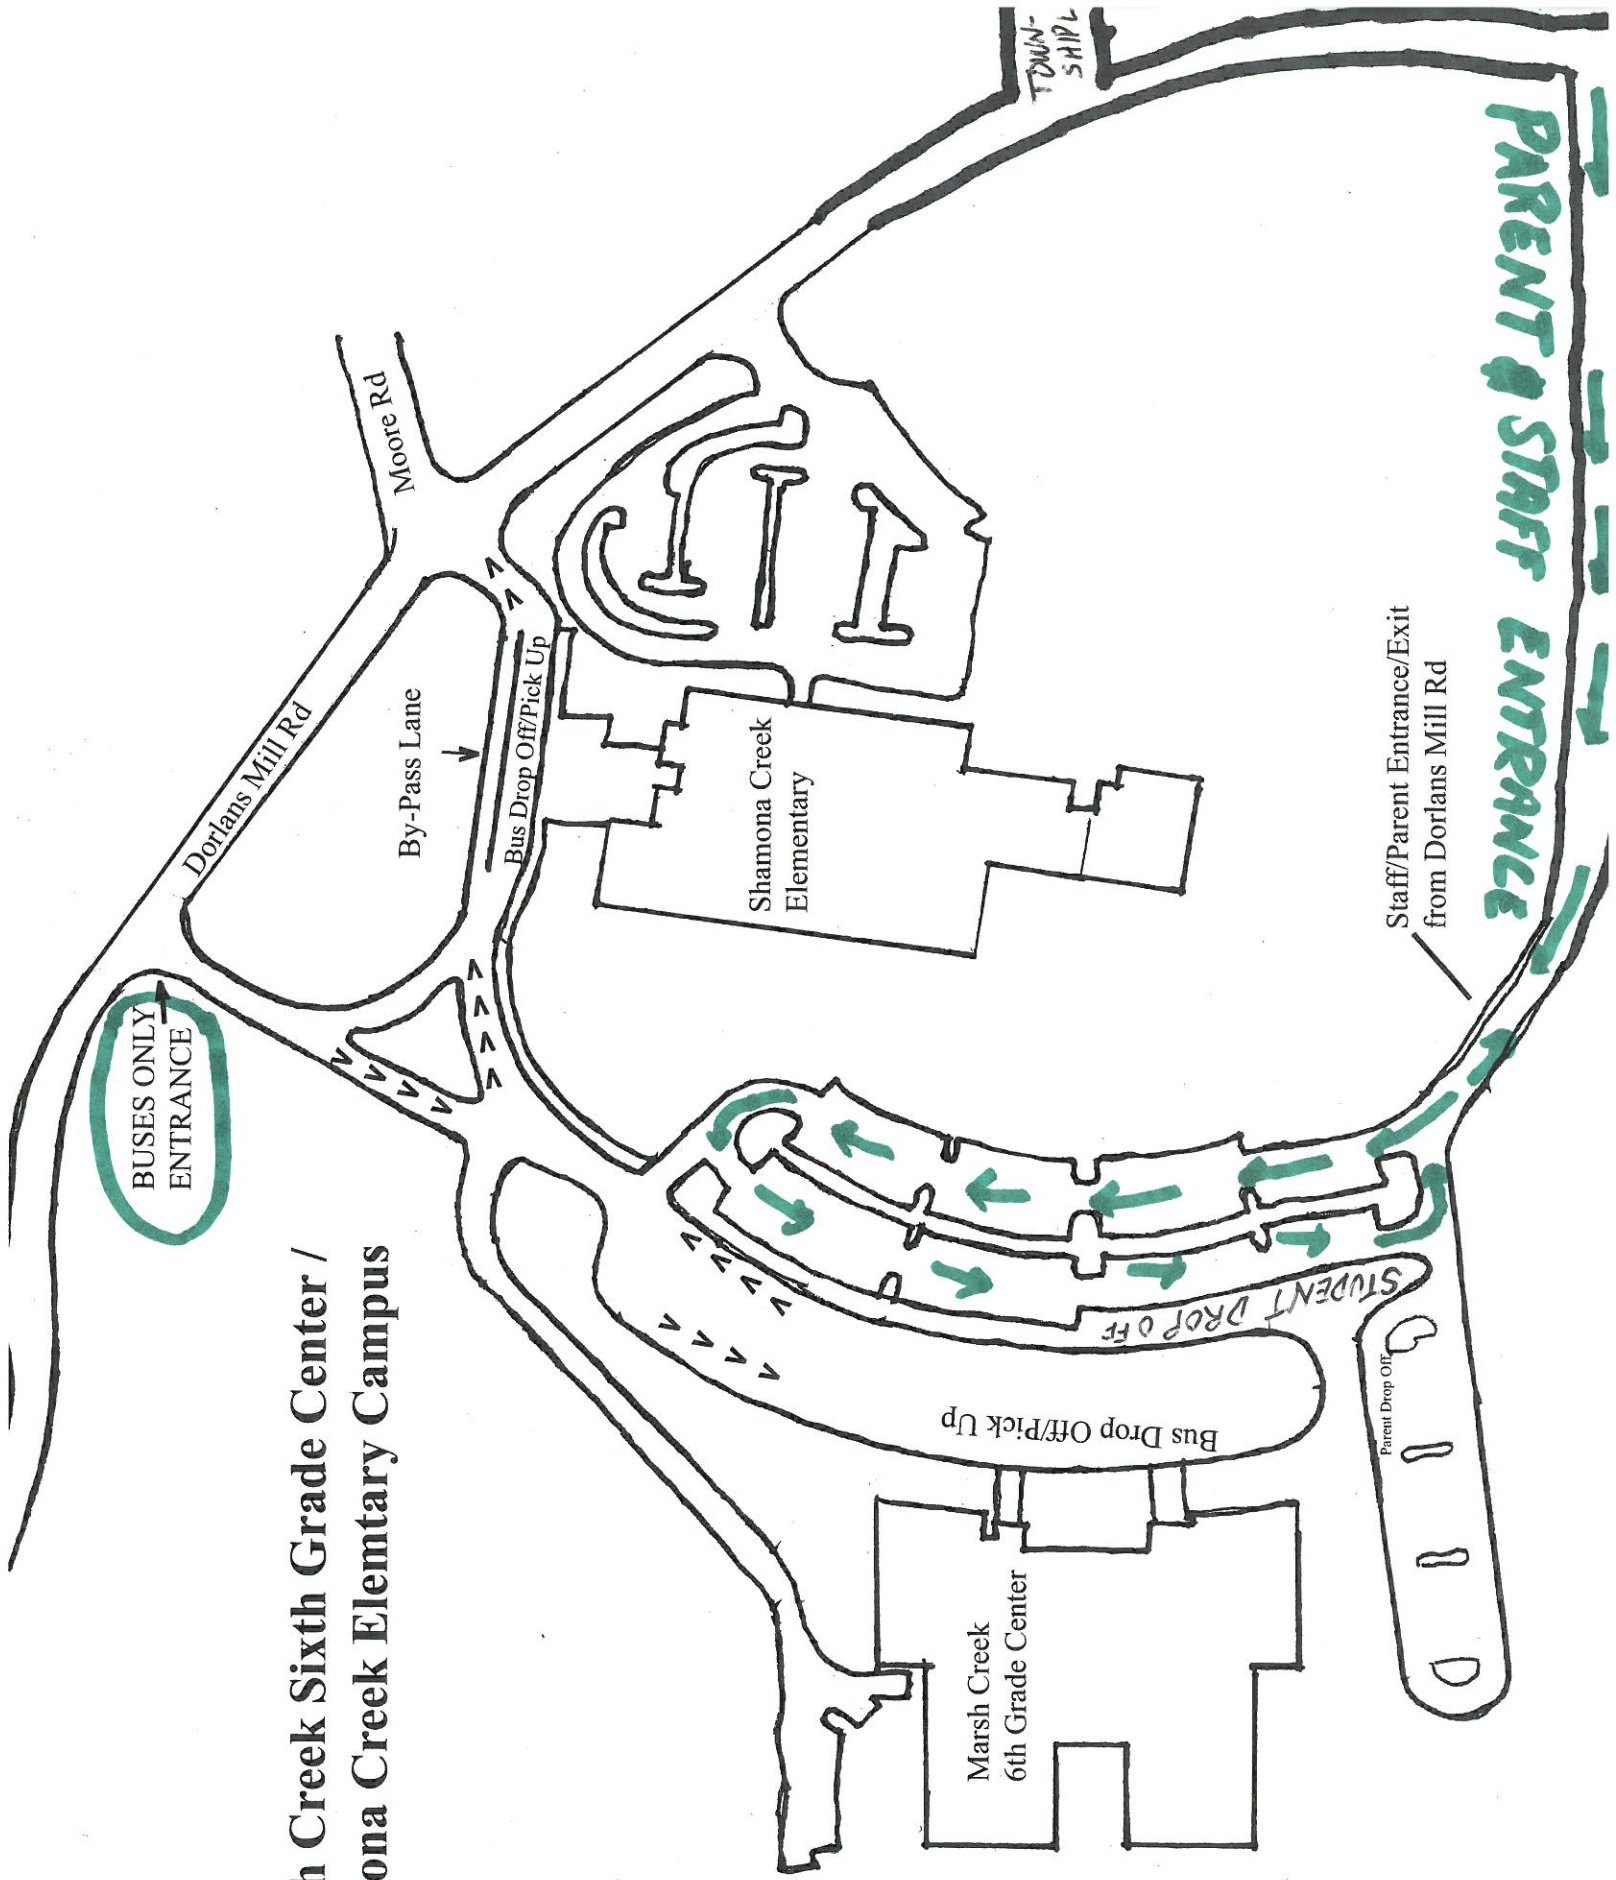

**Marsh Creek Sixth Grade Center /
Shamona Creek Elementary Campus**

**BUSES ONLY
ENTRANCE**

PARENT & STAFF ENTRANCE

Staff/Parent Entrance/Exit
from Dorlans Mill Rd

Town-
Ship

BUSES ONLY
ENTRANCE

Bus Drop Off/Pick Up

STUDENT DROP OFF

Parent Drop Off

Marsh Creek
6th Grade Center

Shamona Creek
Elementary

Dorlans Mill Rd

Moore Rd

By-Pass Lane

Bus Drop Off/Pick Up